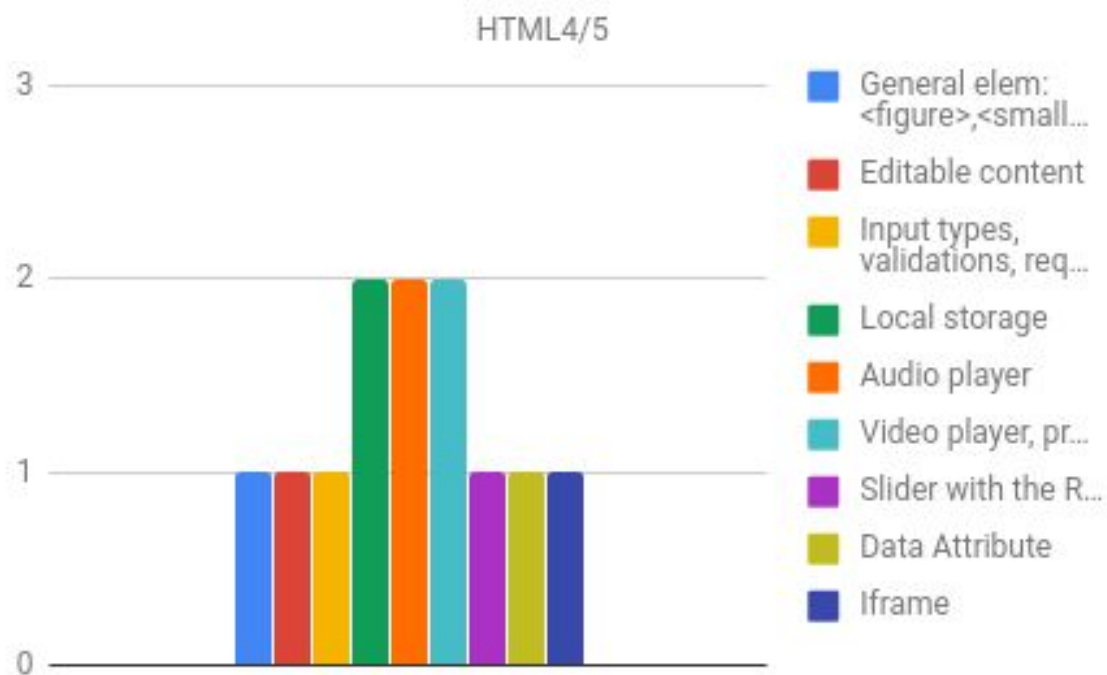

ANNEX 1 - front end

Here is some extra data to help you work though your front end journey and make it.
Here is the dreaded flow chart:

And here are some charts with the difficulty level of the front end technologies.

must have	1
should have	2
nice to have	3

UPDIVISION

CSS3

Frontend HTML/CSS

UPDIVISION