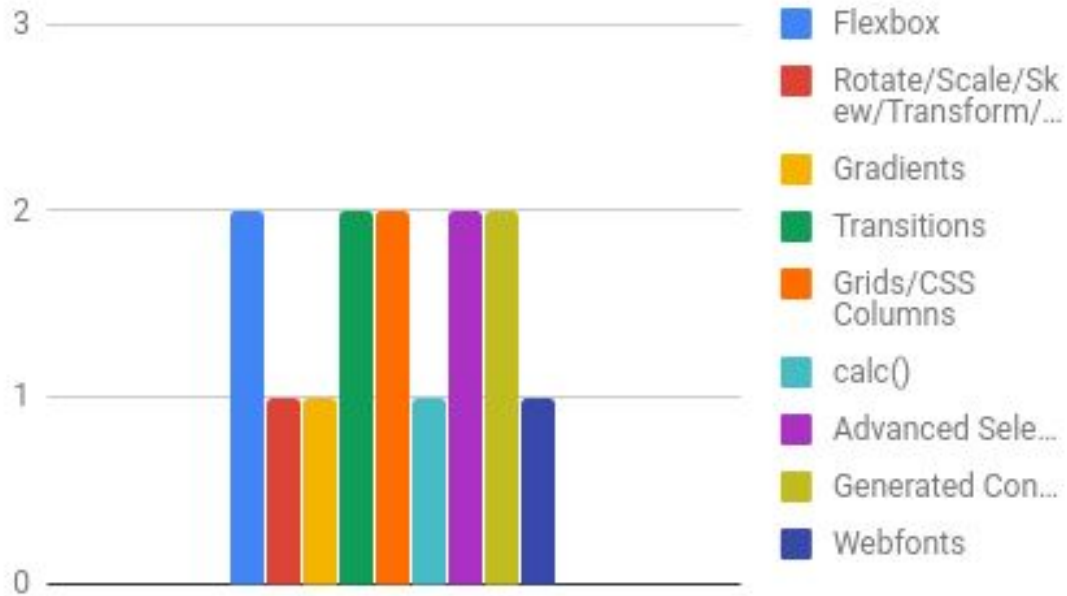

ANNEX 1 - front end

Here is some extra data to help you work though your front end journey and make it.
Here is the dreaded flow chart:

And here are some charts with the difficulty level of the front end technologies.

must have	1
should have	2
nice to have	3

UPDIVISION

CSS3

Frontend HTML/CSS

UPDIVISION