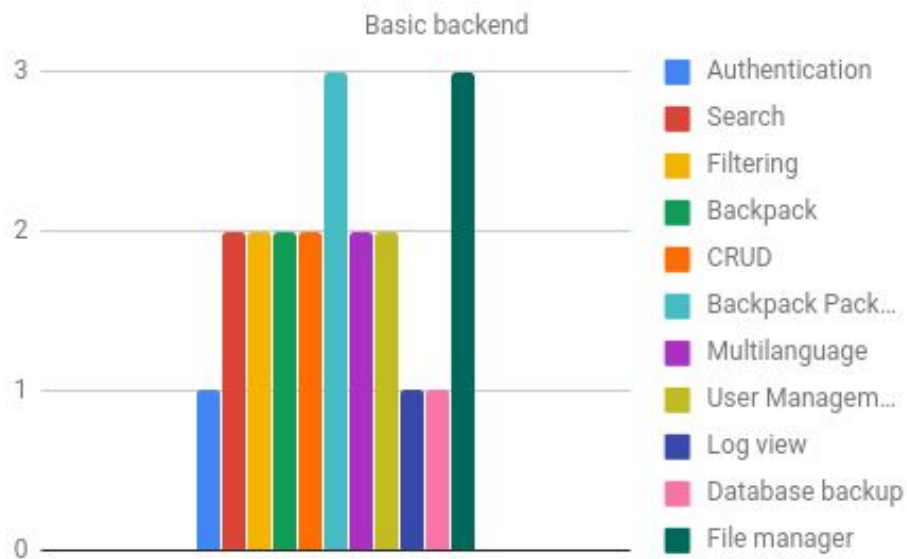

ANNEX 2 - Back end

Here is some extra data to help you work though your back end journey and make it awesome.

Here is the dreaded flow chart, made easy. I left just the important steps. You will fill in the gaps as you work your way up the learning curve and it will come naturally, rather than scary.

And here are some charts with the difficulty level of the front end technologies.

must have	1
should have	2
nice to have	3

UPDIVISION

UPDIVISION

UPDIVISION

Optimizations & Testing