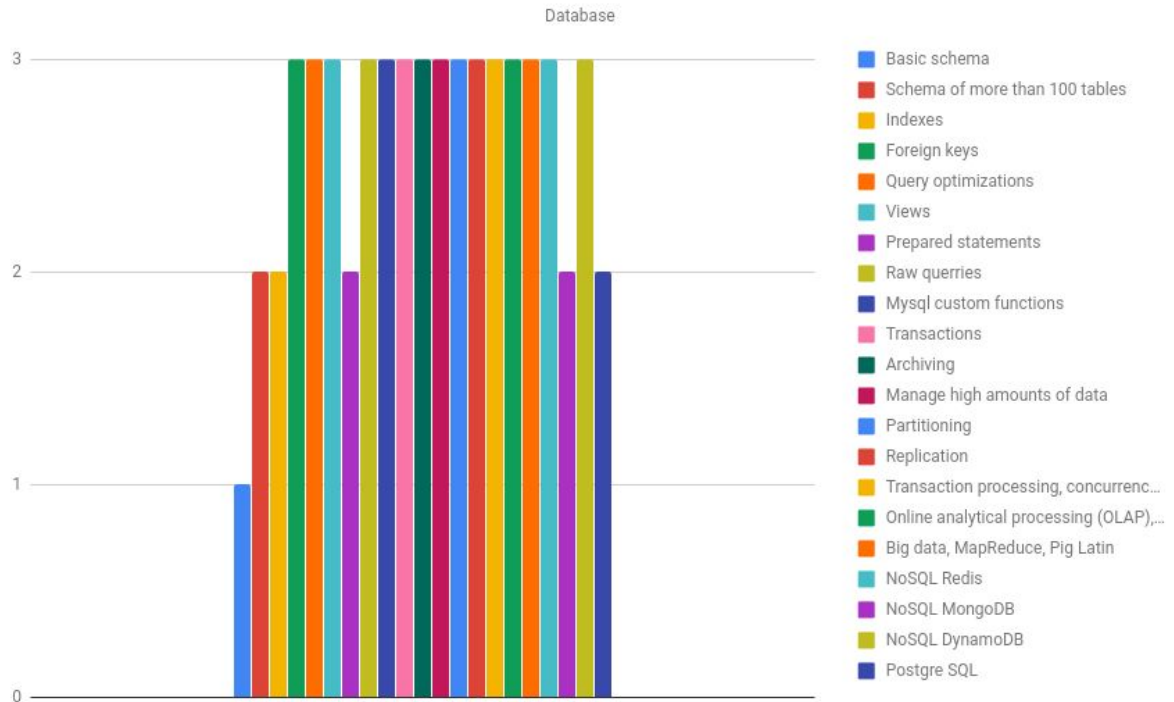

ANNEX 2 - Back end

Here is some extra data to help you work though your back end journey and make it awesome.

Here is the dreaded flow chart, made easy. I left just the important steps. You will fill in the gaps as you work your way up the learning curve and it will come naturally, rather than scary.

And here are some charts with the difficulty level of the front end technologies.

must have	1
should have	2
nice to have	3

UPDIVISION

UPDIVISION

UPDIVISION

Optimizations & Testing