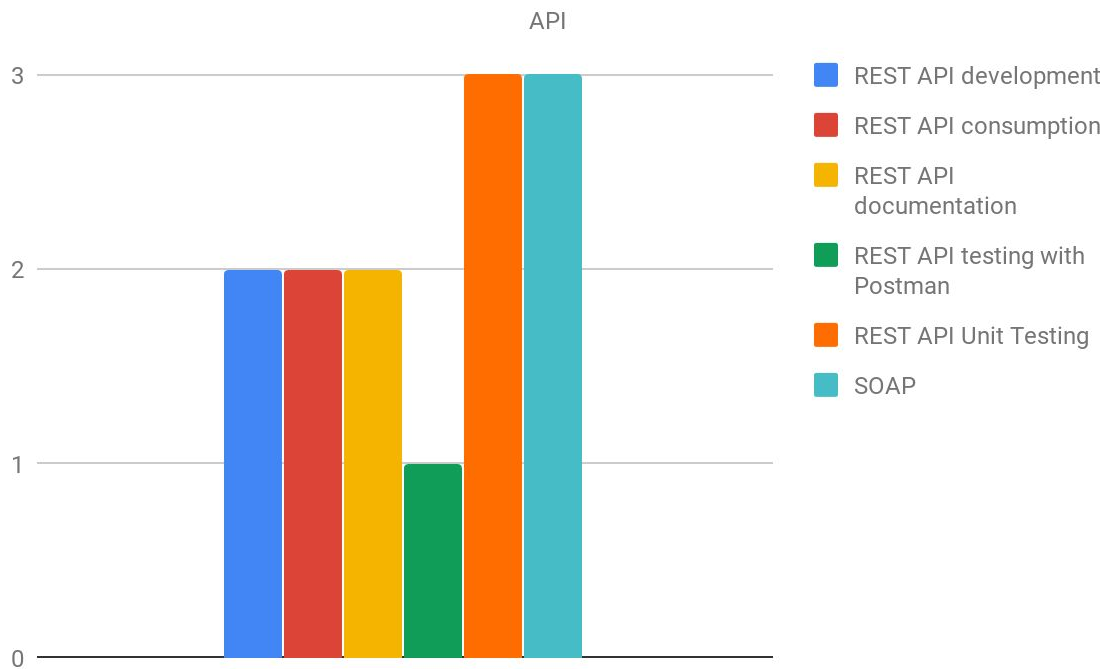

ANNEX 2 - Back end

Here is some extra data to help you work though your back end journey and make it awesome.

Here is the dreaded flow chart, made easy. I left just the important steps. You will fill in the gaps as you work your way up the learning curve and it will come naturally, rather than scary.

And here are some charts with the difficulty level of the front end technologies.

must have	1
should have	2
nice to have	3

UPDIVISION

UPDIVISION

UPDIVISION

Optimizations & Testing