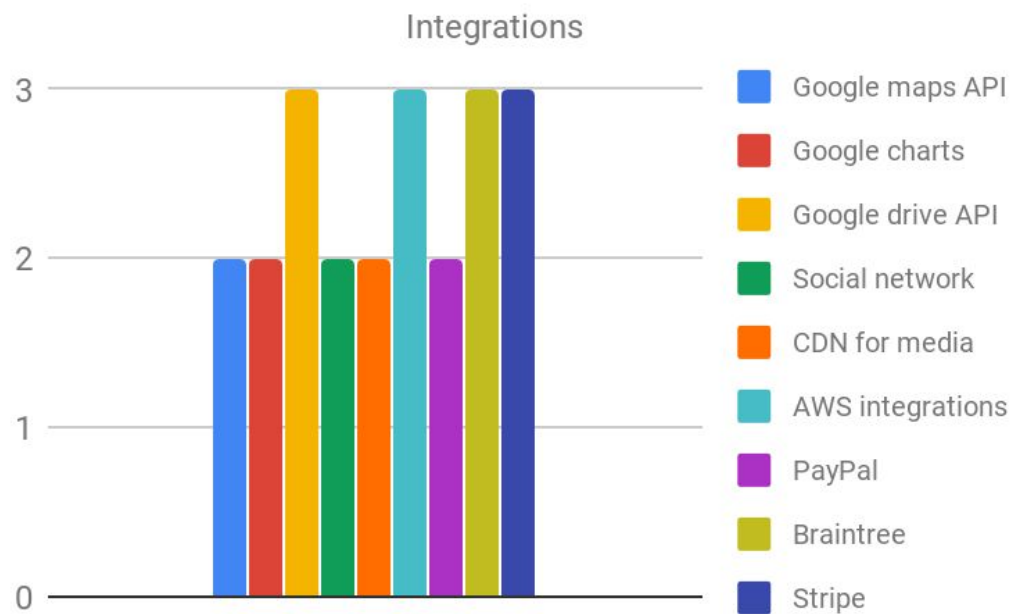

ANNEX 2 - Back end

Here is some extra data to help you work though your back end journey and make it awesome.

Here is the dreaded flow chart, made easy. I left just the important steps. You will fill in the gaps as you work your way up the learning curve and it will come naturally, rather than scary.

And here are some charts with the difficulty level of the front end technologies.

must have	1
should have	2
nice to have	3

UPDIVISION

UPDIVISION

UPDIVISION

Optimizations & Testing