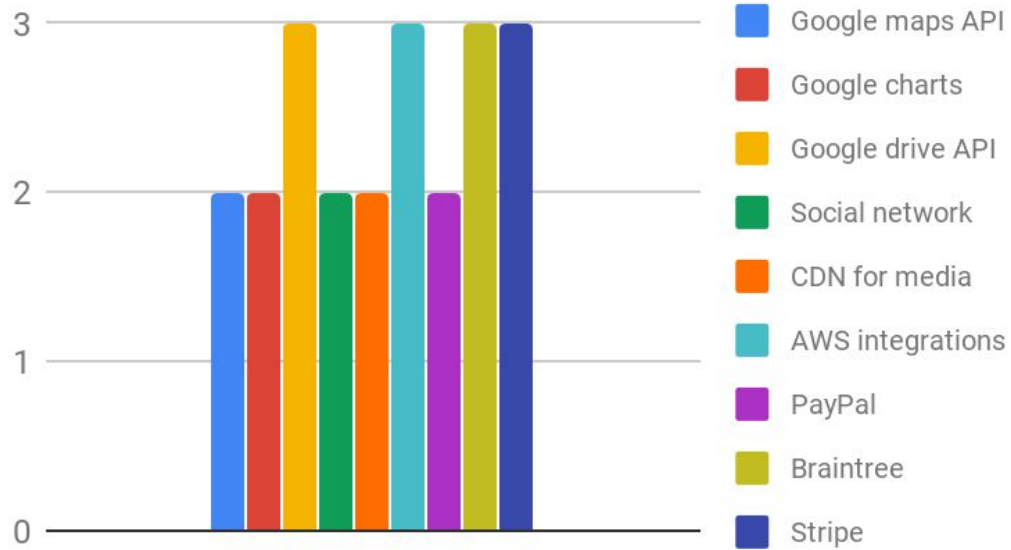

And here are some charts with the difficulty level of the front end technologies.

must have	1
should have	2
nice to have	3

UPDIVISION

UPDIVISION

Integrations

API

UPDIVISION