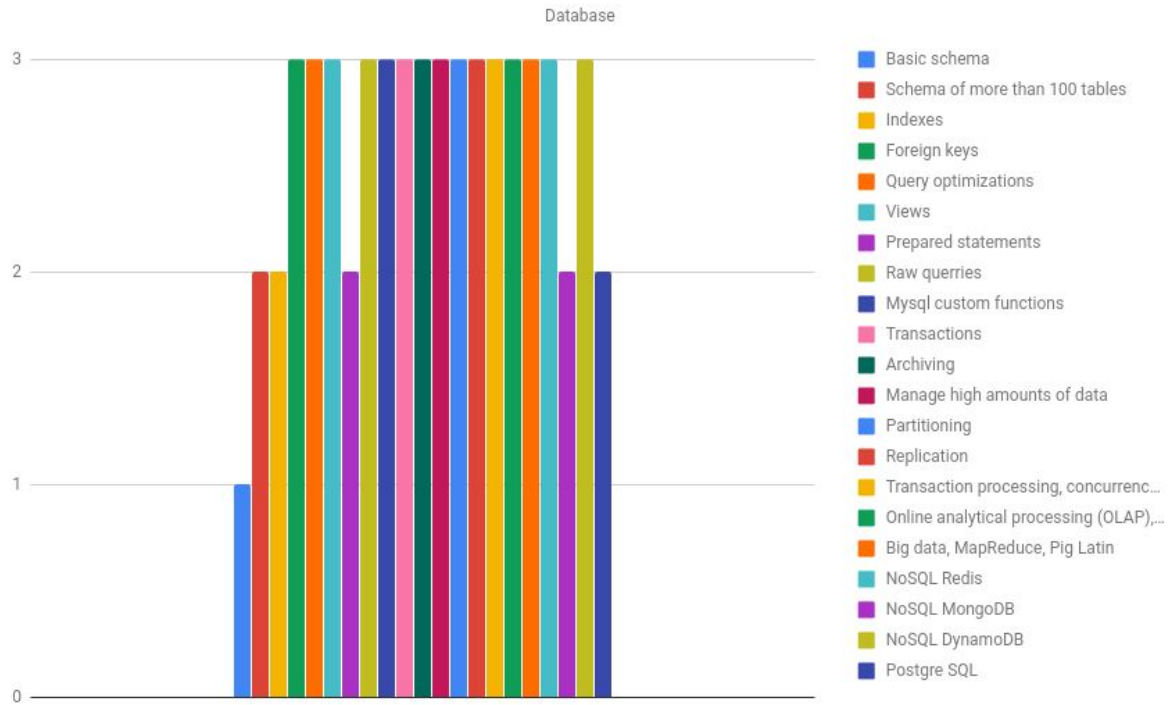

ANNEX 2 - Back end Laravel

Here is some extra data to help you work through your back end journey and make it awesome.

Here is the dreaded flow chart, made easy. I left just the important steps. You will fill in the gaps as you work your way up the learning curve and it will come naturally, rather than scary.

And here are some charts with the difficulty level of the front end technologies.

must have	1
should have	2
nice to have	3

UPDIVISION

UPDIVISION

Integrations

API

UPDIVISION