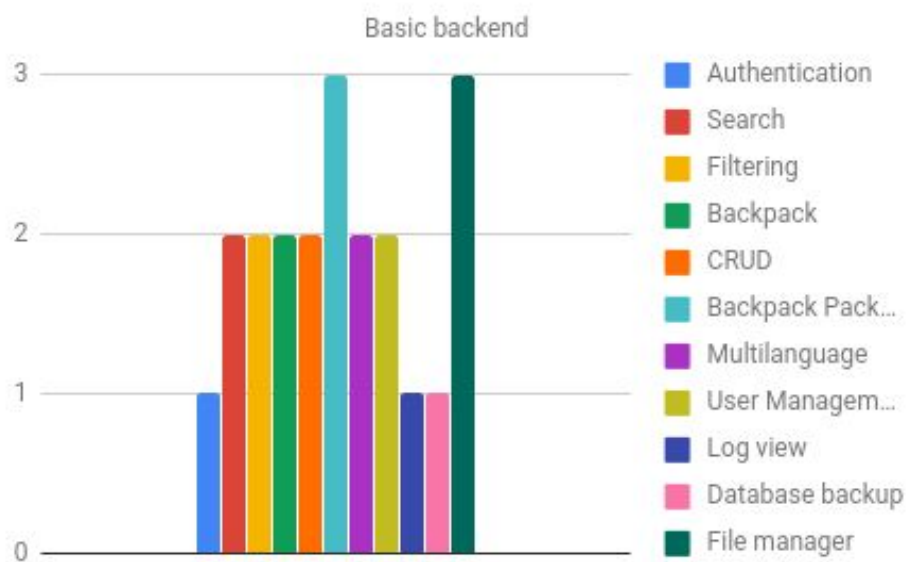

ANNEX 2 - Back end Laravel

Here is some extra data to help you work through your back end journey and make it awesome.

Here is the dreaded flow chart, made easy. I left just the important steps. You will fill in the gaps as you work your way up the learning curve and it will come naturally, rather than scary.

And here are some charts with the difficulty level of the front end technologies.

must have	1
should have	2
nice to have	3

UPDIVISION

UPDIVISION

Integrations

API

UPDIVISION