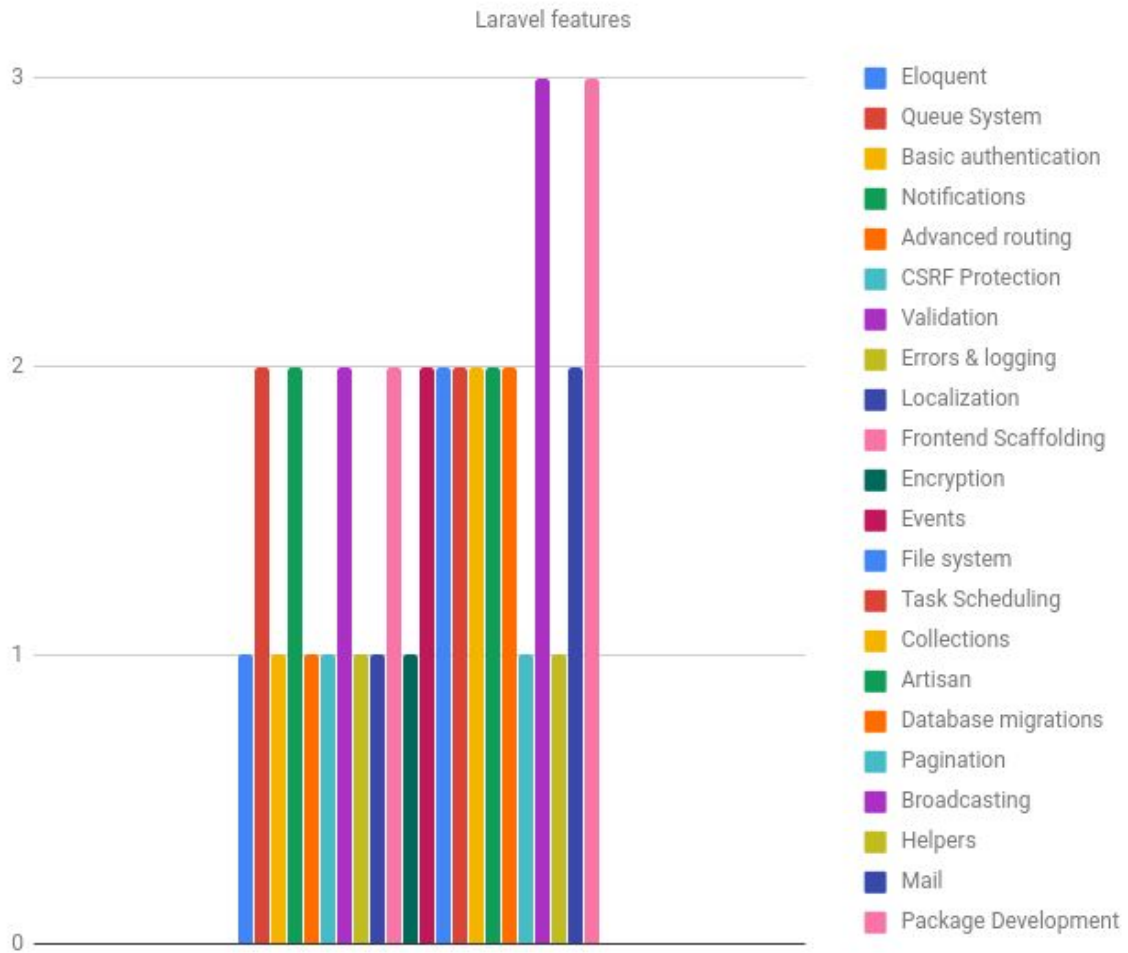

ANNEX 2 - Back end Laravel

Here is some extra data to help you work through your back end journey and make it awesome.

Here is the dreaded flow chart, made easy. I left just the important steps. You will fill in the gaps as you work your way up the learning curve and it will come naturally, rather than scary.

And here are some charts with the difficulty level of the front end technologies.

must have	1
should have	2
nice to have	3

UPDIVISION

UPDIVISION

Integrations

API

UPDIVISION